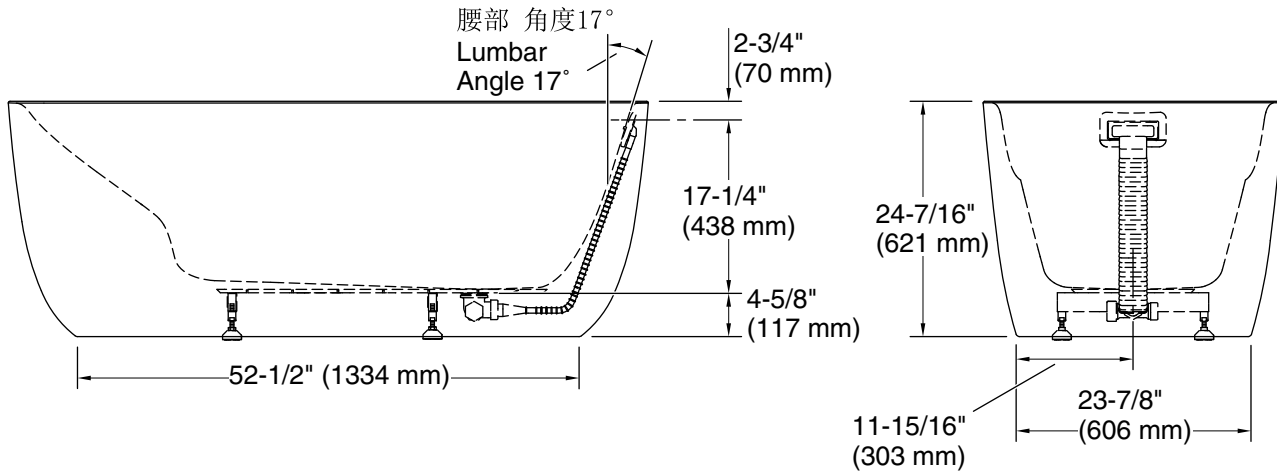

如果与所示的排水管 连接
测量值没有变化 (18355T)
No change in measurement if connected
with drain illustrated.(18355T)

科勒公司保留随时修改产品规格的权利，恕不另行通知。
如需查看最新的规格表，请访问 kohler.com.cn。

**Kohler Co. reserves the right to make revisions without notice to product specifications.
For the most current Specification Sheet, go to kohler.com.cn.**